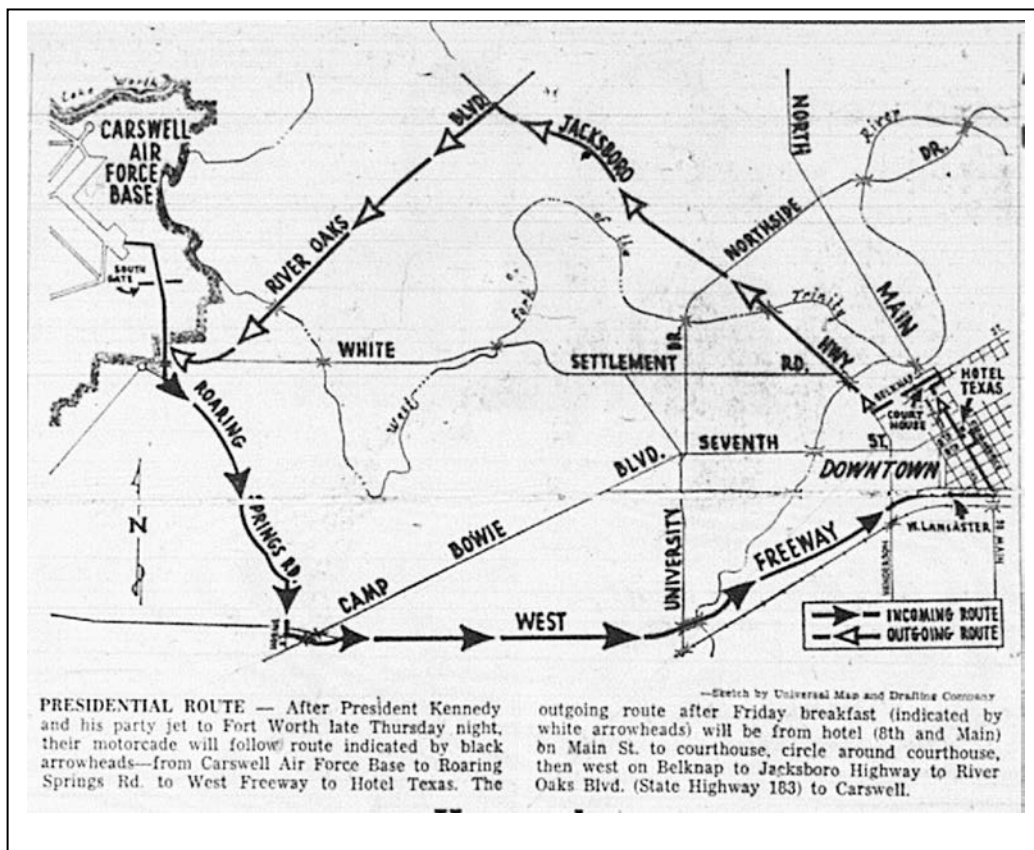

Analysis of the Map of President Kennedy's Motorcade Route in Fort Worth, Texas
November 21- 22, 1963

1. Give students the map and ask why they think the routes were chosen.
2. If you live in Fort Worth, is your house near the route for the President's motorcade?
3. The President of the United States is scheduled to visit Fort Worth. It is your responsibility to provide the motorcade route from Naval Air Station Joint Reserve Base Fort Worth (formerly Carswell Air Force Base) to the JFK Tribute at General Worth Square in downtown Fort Worth. Map the route and describe what the President might see along the route.
4. Would you have been present on the motorcade route to see President Kennedy?

Fort Worth *Star-Telegram*
Wednesday Morning, November 20, 1963
Section 1, Page 12